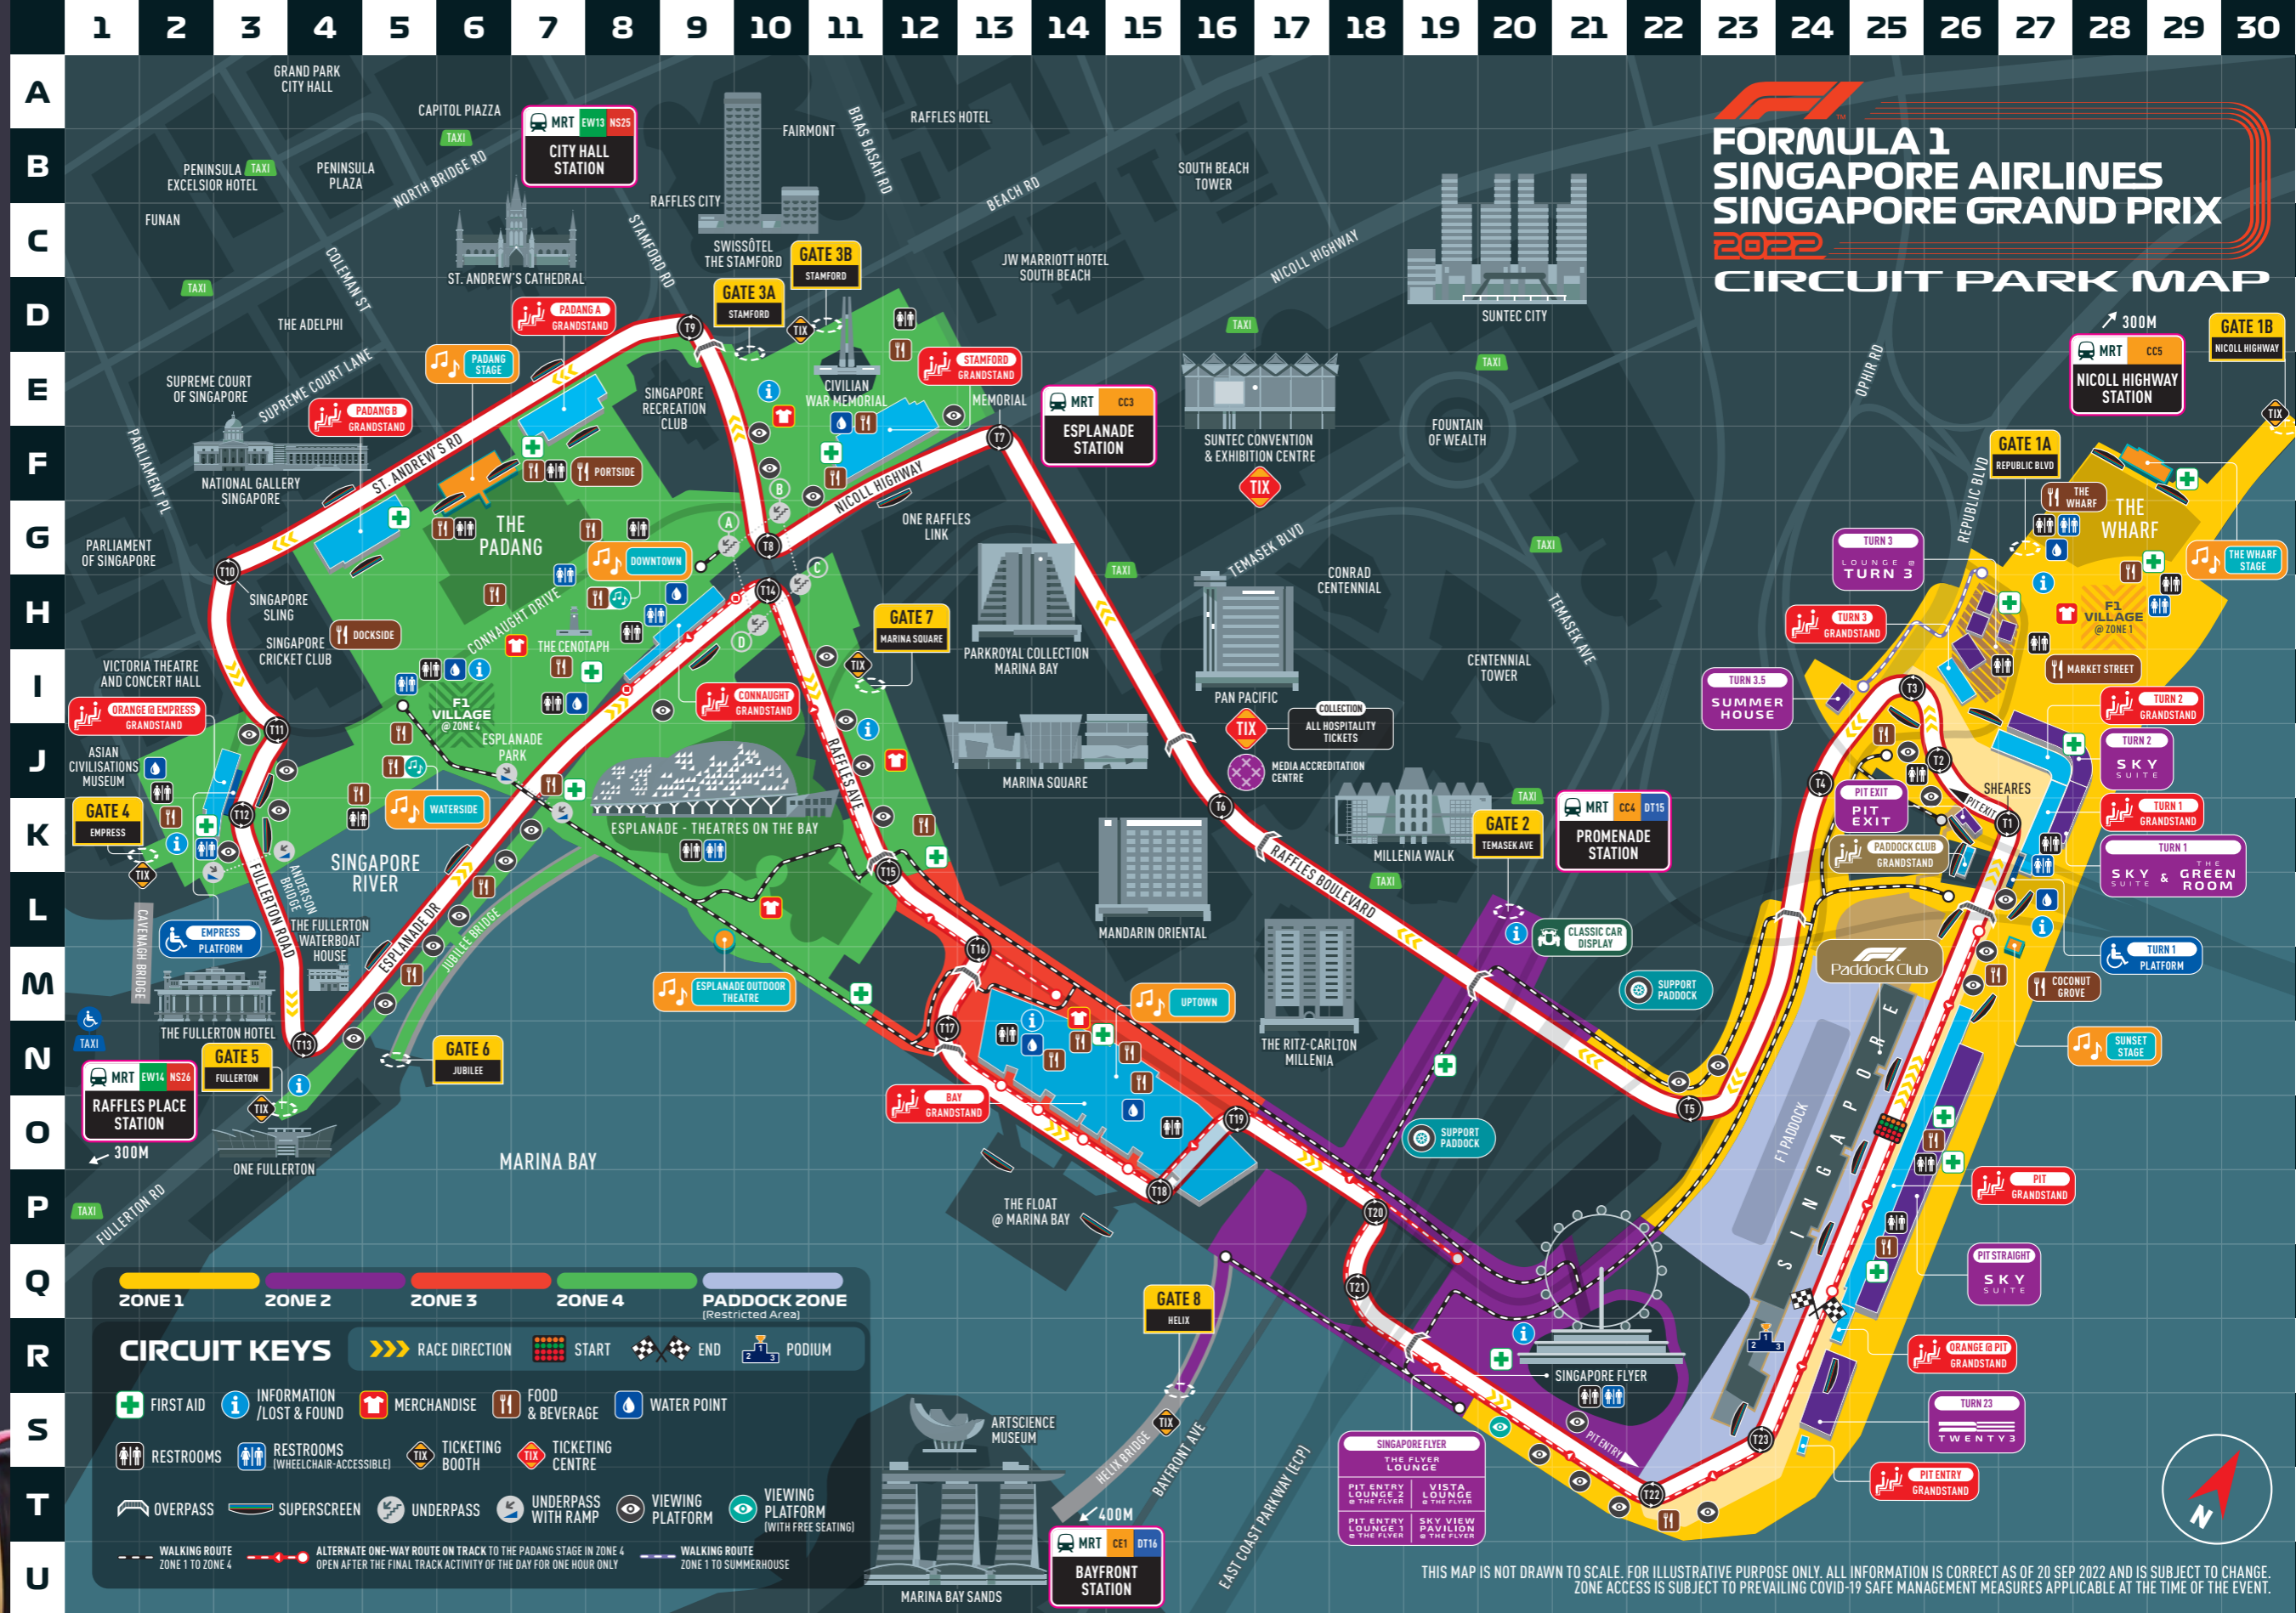

22:05-22:25 STAMFORD E 11

**SCRACH MARCS**  
22:05-22:25 WATERFRONT K 7

ZONE 4 F&B	
BINARY0101	D12
THE BAR	E 11
FAN ZONE BAR	F 7
PORTSIDE	F 8
5 BY SANS-FAÇON	V
GRID BAR 8	
NAMNAM	
SMASH GRILL	
SYOHACHI WAGYU HAMBURG	
THE WATERING HOLE	F 11
FAN ZONE BAR 1	G 6
FAN ZONE BAR 3	G 8
DOCKSIDE	H 5
CAFÉ IGUANA	V
GREENWOOD FISH MARKET	V
GRID BAR 7 & 9	
JIA HE CHINESE RESTAURANT	V
PAUL	V
SCC	
FAN ZONE BAR 4	H 6
JOHNNIE WALKER BAR	H 8
CUBA LIBRE	V
DOWNTOWN BAR	
HARD ROCK CAFE SINGAPORE / SENTOSA	V
SHABESTAN	
THE FLYING BREAD	V
BURGERS & HOTDOGS BY SOFNADE	J 4
PHAT FINGERS	V
BIKINI BAR	J 5
WATERSIDE HEINEKEN BAR	
UNDERPASS	J 7
KEBABS FACTORY	HALAL
THE TRAVELLING COW	
FRANK NATION	K12
GRID BAR 5	L 6
THE GOODBURGER	V
CROWNE PLAZA@ CHANGI AIRPORT	M 5
GRID BAR 6	

# FORMULA 1 SINGAPORE AIRLINES SINGAPORE GRAND PRIX 2022 CIRCUIT PARK MAP

**CIRCUIT KEYS**

- ▶▶▶ RACE DIRECTION
- START
- END
- PODIUM
- FIRST AID
- INFORMATION / LOST & FOUND
- MERCHANDISE
- FOOD & BEVERAGE
- WATER POINT
- RESTROOMS
- RESTROOMS (WHEELCHAIR-ACCESSIBLE)
- TICKETING BOOTH
- TICKETING CENTRE
- OVERPASS
- SUPERSCREEN
- UNDERPASS
- UNDERPASS WITH RAMP
- VIEWING PLATFORM
- VIEWING PLATFORM (WITH FREE SEATING)
- WALKING ROUTE ZONE 1 TO ZONE 4
- ALTERNATE ONE-WAY ROUTE ON TRACK TO THE PADANG STAGE IN ZONE 4 OPEN AFTER THE FINAL TRACK ACTIVITY OF THE DAY FOR ONE HOUR ONLY
- WALKING ROUTE ZONE 1 TO SUMMERHOUSE