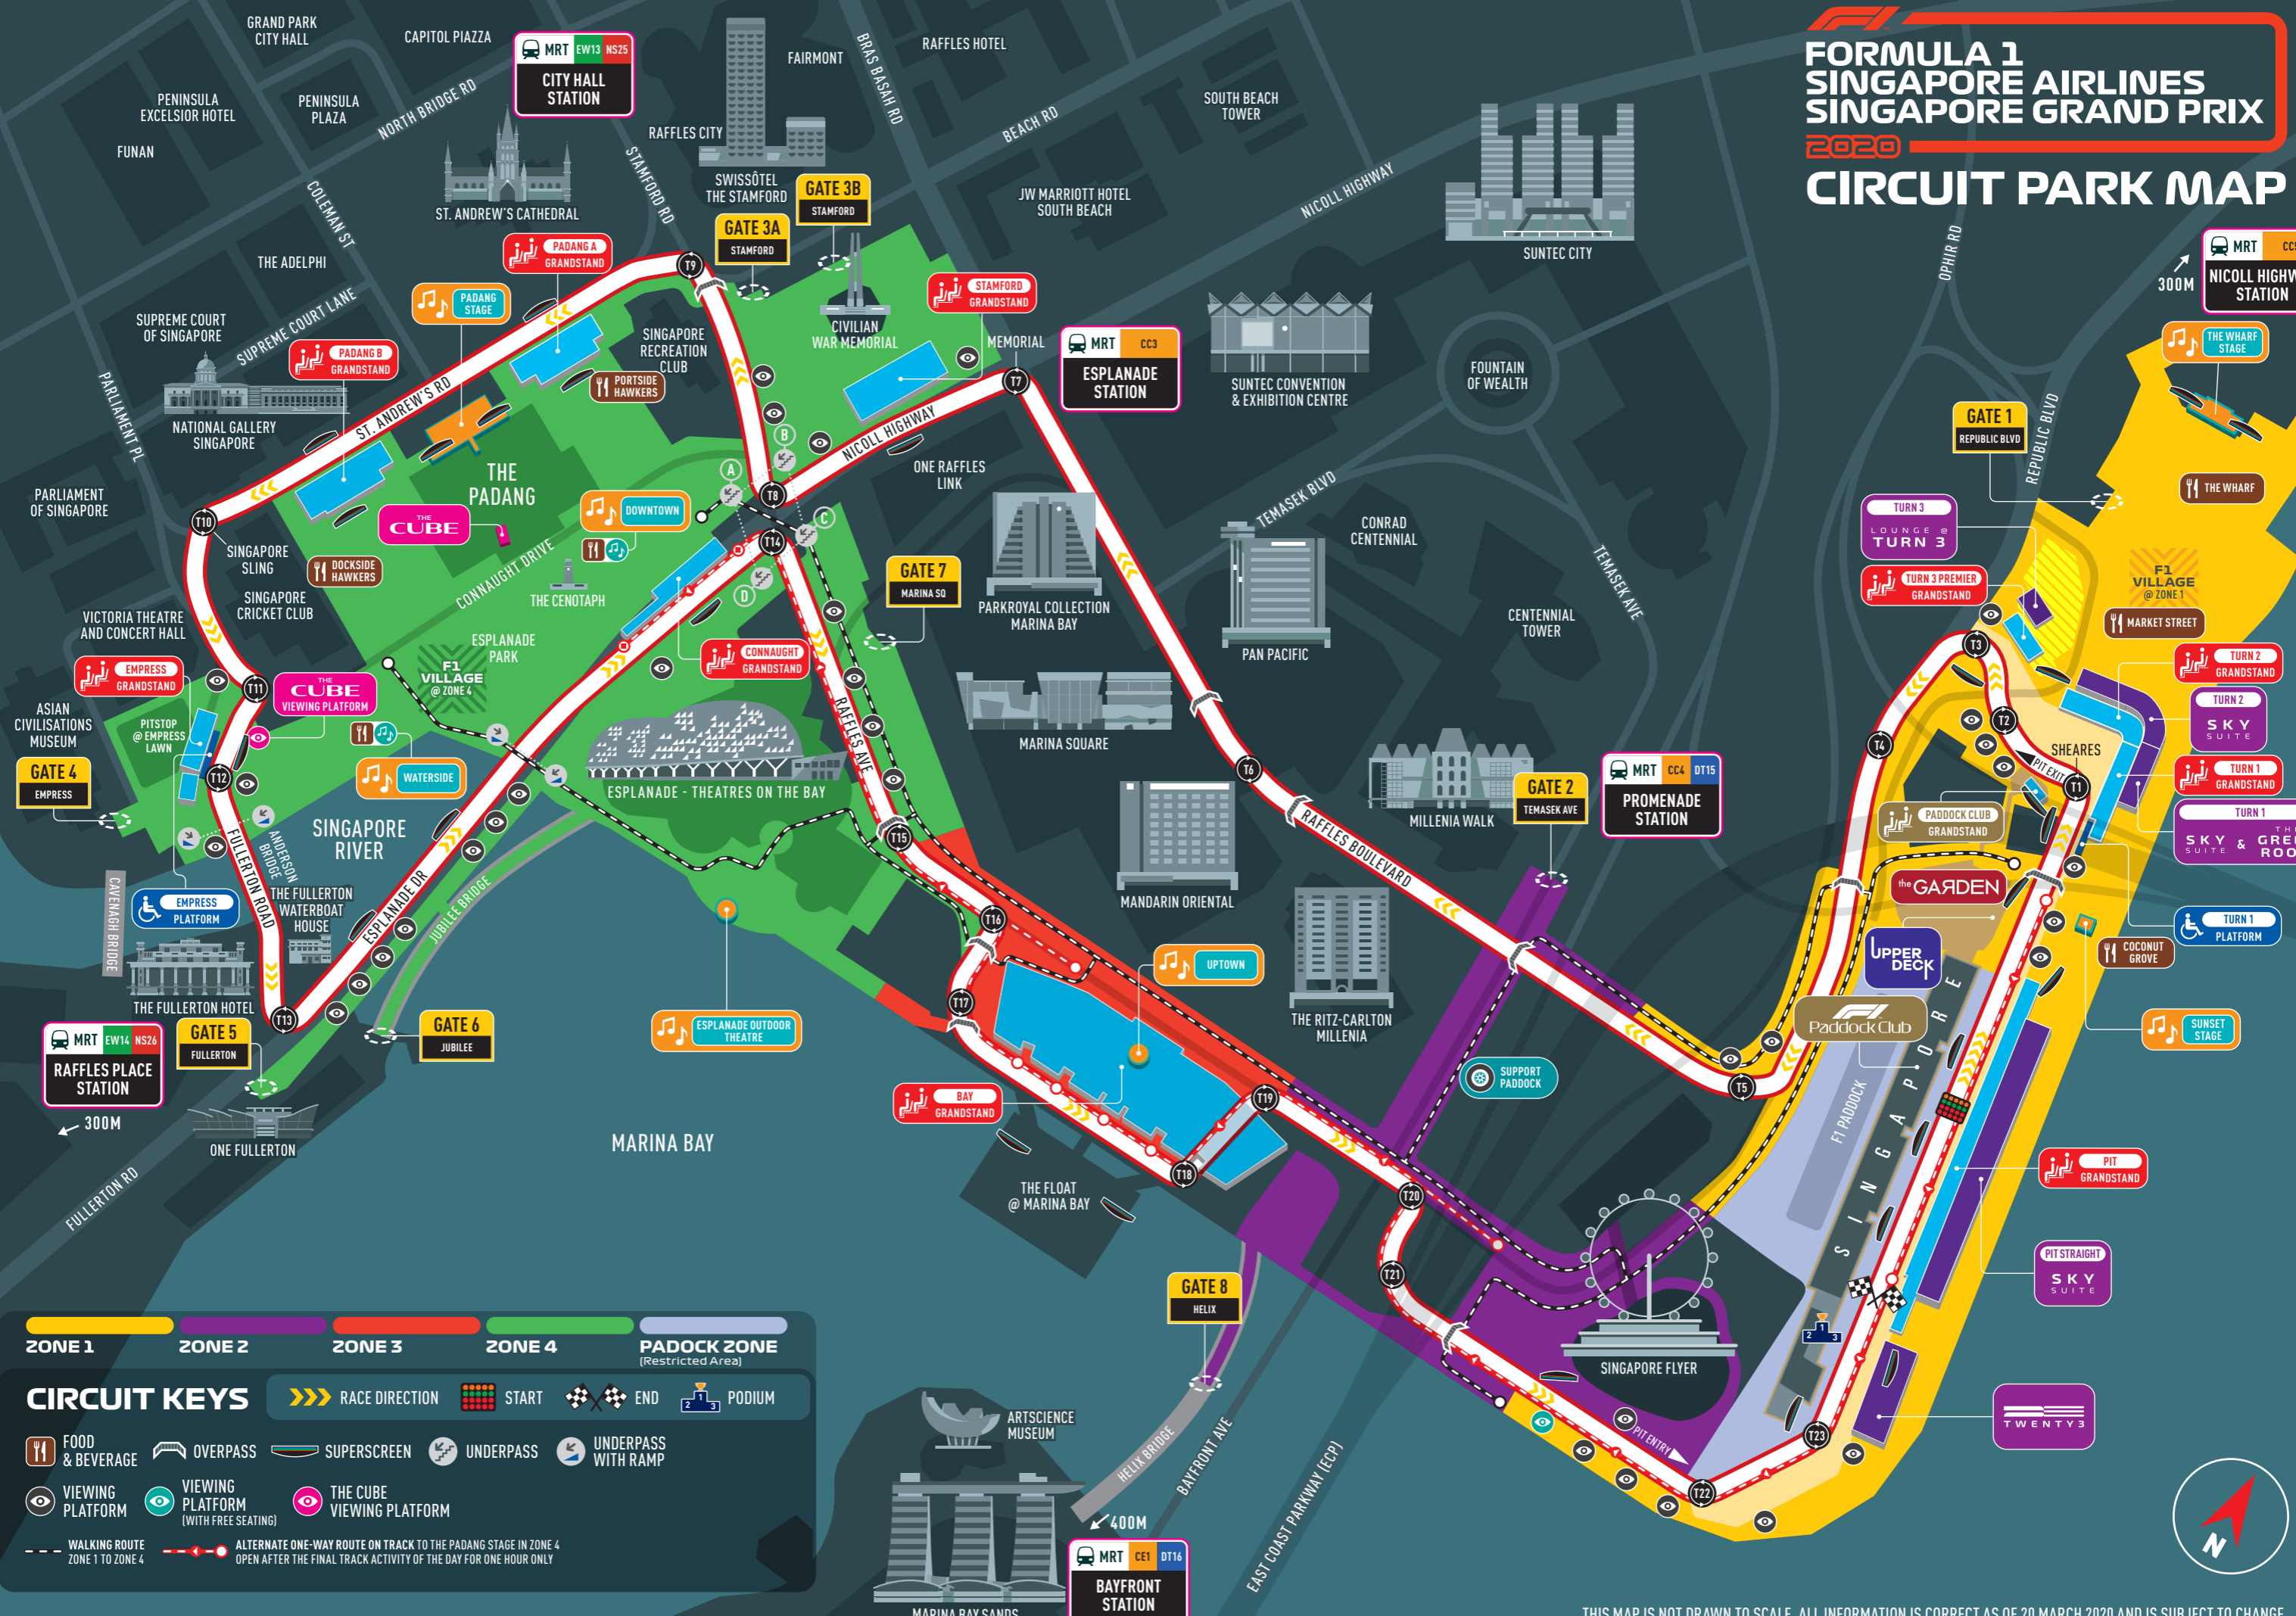

FORMULA 1 SINGAPORE AIRLINES SINGAPORE GRAND PRIX 2020

CIRCUIT PARK MAP

CIRCUIT KEYS

- ZONE 1** (Yellow)
- ZONE 2** (Purple)
- ZONE 3** (Red)
- ZONE 4** (Green)
- PADDOCK ZONE** (Restricted Area) (Grey)

▶▶▶ RACE DIRECTION
START
END
PODIUM

FOOD & BEVERAGE
OVERPASS
SUPERSCREEN
UNDERPASS
UNDERPASS WITH RAMP

VIEWING PLATFORM
VIEWING PLATFORM (WITH FREE SEATING)
THE CUBE VIEWING PLATFORM

WALKING ROUTE ZONE 1 TO ZONE 4
ALTERNATE ONE-WAY ROUTE ON TRACK TO THE PADANG STAGE IN ZONE 4 OPEN AFTER THE FINAL TRACK ACTIVITY OF THE DAY FOR ONE HOUR ONLY

THIS MAP IS NOT DRAWN TO SCALE. ALL INFORMATION IS CORRECT AS OF 20 MARCH 2020 AND IS SUBJECT TO CHANGE.