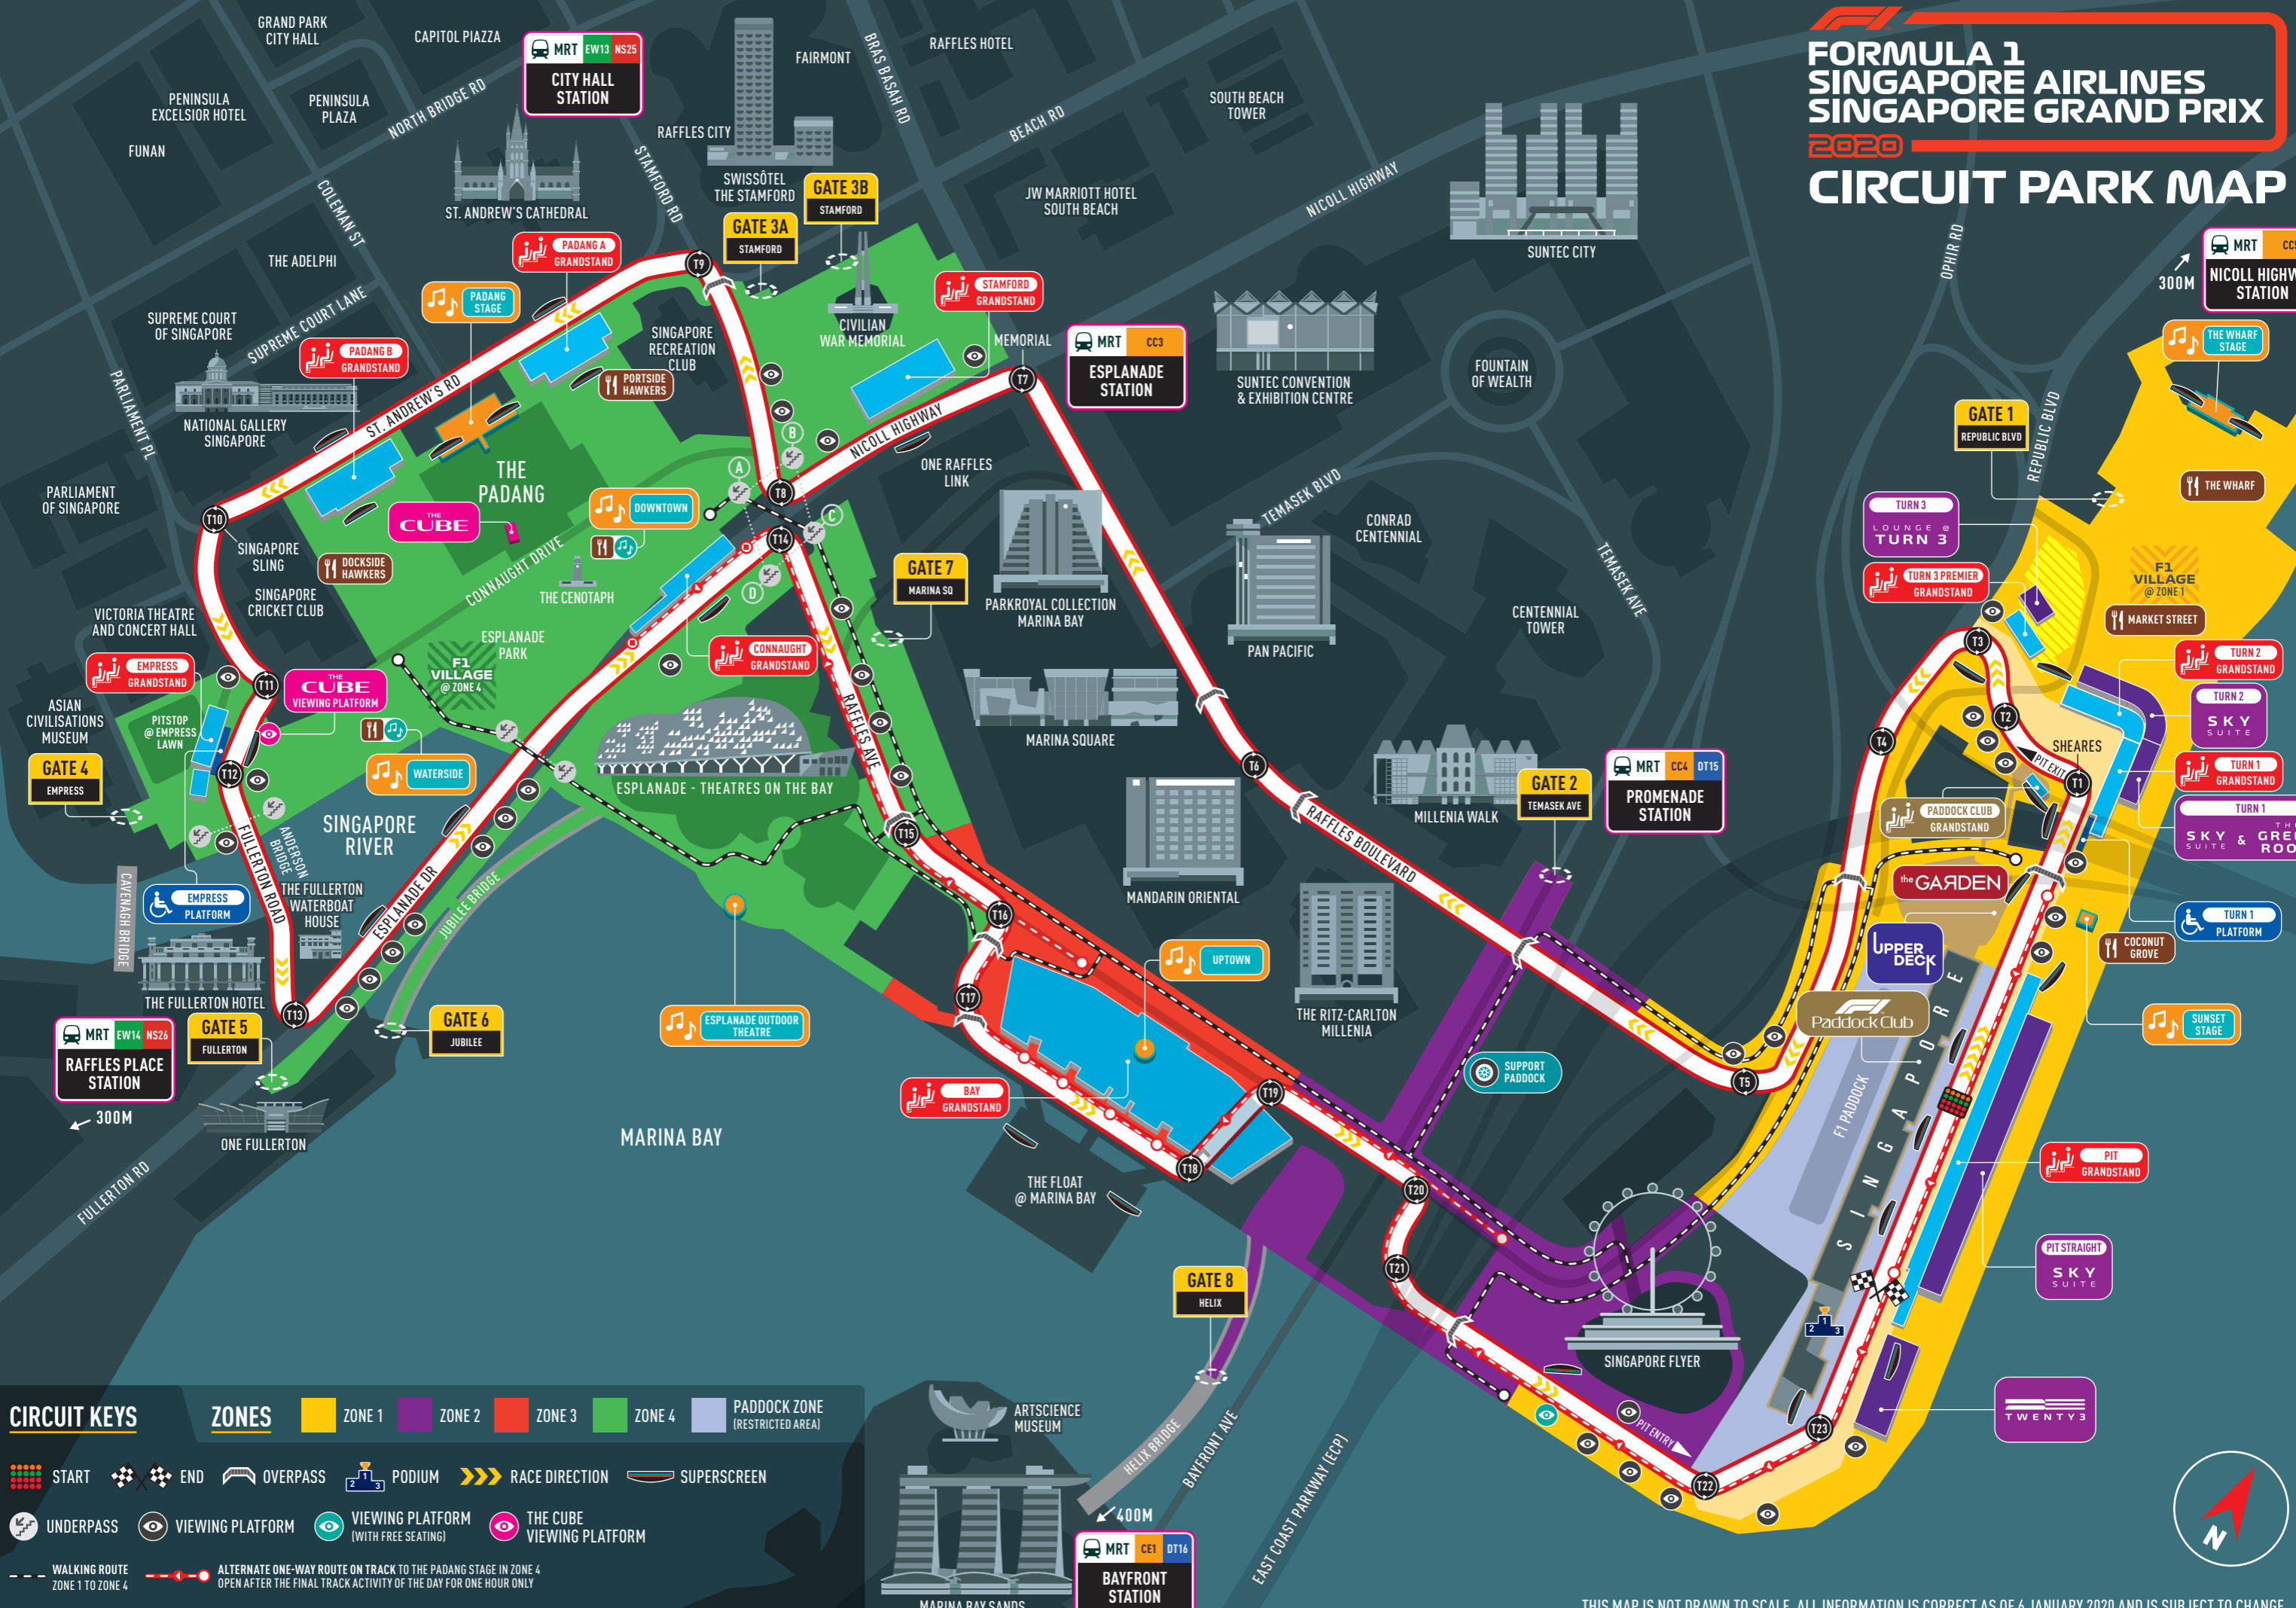

FORMULA 1 SINGAPORE AIRLINES SINGAPORE GRAND PRIX 2020

CIRCUIT PARK MAP

CIRCUIT KEYS

- START
- END
- OVERPASS
- PODIUM
- RACE DIRECTION
- SUPERSCREEN
- UNDERPASS
- VIEWING PLATFORM
- VIEWING PLATFORM (WITH FREE SEATING)
- THE CUBE VIEWING PLATFORM

ZONES

- ZONE 1
- ZONE 2
- ZONE 3
- ZONE 4
- PADDOCK ZONE (RESTRICTED AREA)

--- WALKING ROUTE ZONE 1 TO ZONE 4
 - - - ALTERNATE ONE-WAY ROUTE ON TRACK TO THE PADANG STAGE IN ZONE 4 OPEN AFTER THE FINAL TRACK ACTIVITY OF THE DAY FOR ONE HOUR ONLY

THIS MAP IS NOT DRAWN TO SCALE. ALL INFORMATION IS CORRECT AS OF 6 JANUARY 2020 AND IS SUBJECT TO CHANGE.