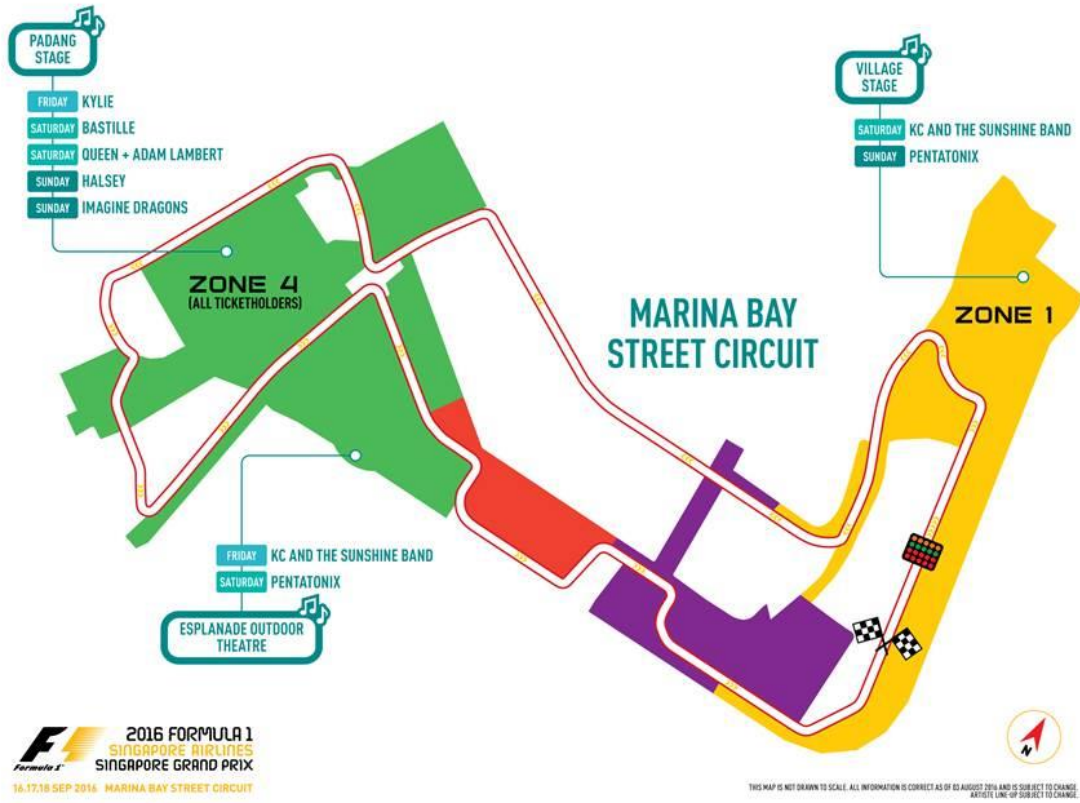

**ANNEX 1**

**2016 FORMULA 1 SINGAPORE AIRLINES SINGAPORE GRAND PRIX entertainment programme\***

Ticketholders will be able to catch these acclaimed music acts as well as the Formula 1® action at the Marina Bay Street Circuit. Fans must purchase the ticket that provides the relevant zone access to watch their favourite music acts.

Artist	Programme Schedule		Stage (Zone Access)
<b>Kylie Minogue</b>	Fri 16 Sept	After last track activity	Padang Stage (Zone 4)
<b>Bastille</b>	Sat 17 Sept	Pre F1® qualifying	Padang Stage (Zone 4)
<b>Queen + Adam Lambert</b>	Sat 17 Sept	After last track activity	Padang Stage (Zone 4)
<b>Halsey</b>	Sun 18 Sept	Pre F1® race	Padang Stage (Zone 4)
<b>Imagine Dragons</b>	Sun 18 Sept	After last track activity	Padang Stage (Zone 4)
<b>Pentatonix</b>	Sat 17 Sept	Pre F1® qualifying	Esplanade Outdoor Theatre (Zone 4)
	Sun 18 Sept	Pre F1® race	Village Stage (Zone 1)
<b>KC and The Sunshine Band</b>	Fri 16 Sept	Pre F1® Practice 2	Esplanade Outdoor Theatre (Zone 4)
	Sat 17 Sept	Pre F1® qualifying	Village Stage (Zone 1)

\* Artiste line-up and schedule subject to change.